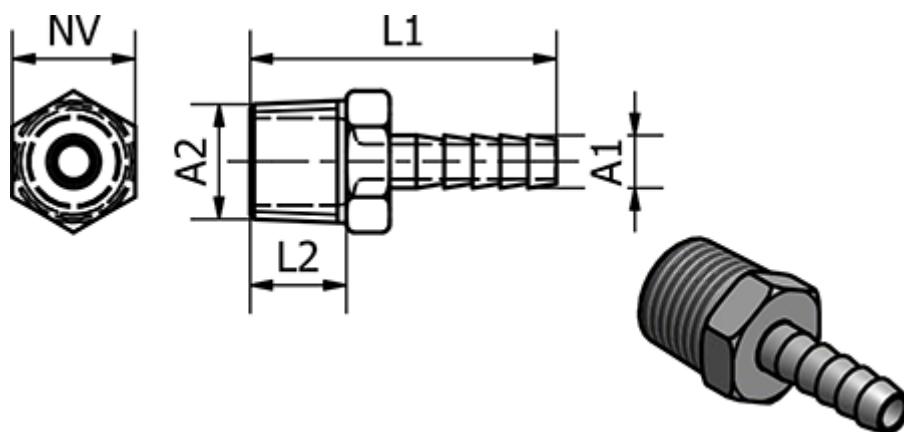

Data Sheet

Article number: 586239109

Description: Tube Connector 239.109, Ø12 - R 1/4"
Nickel-plated brass

Measures

Ext. Hose Diameter A1	= 12
L1	= 36
L2	= 11
NV	= 14
Thread A2	= R 1/4"